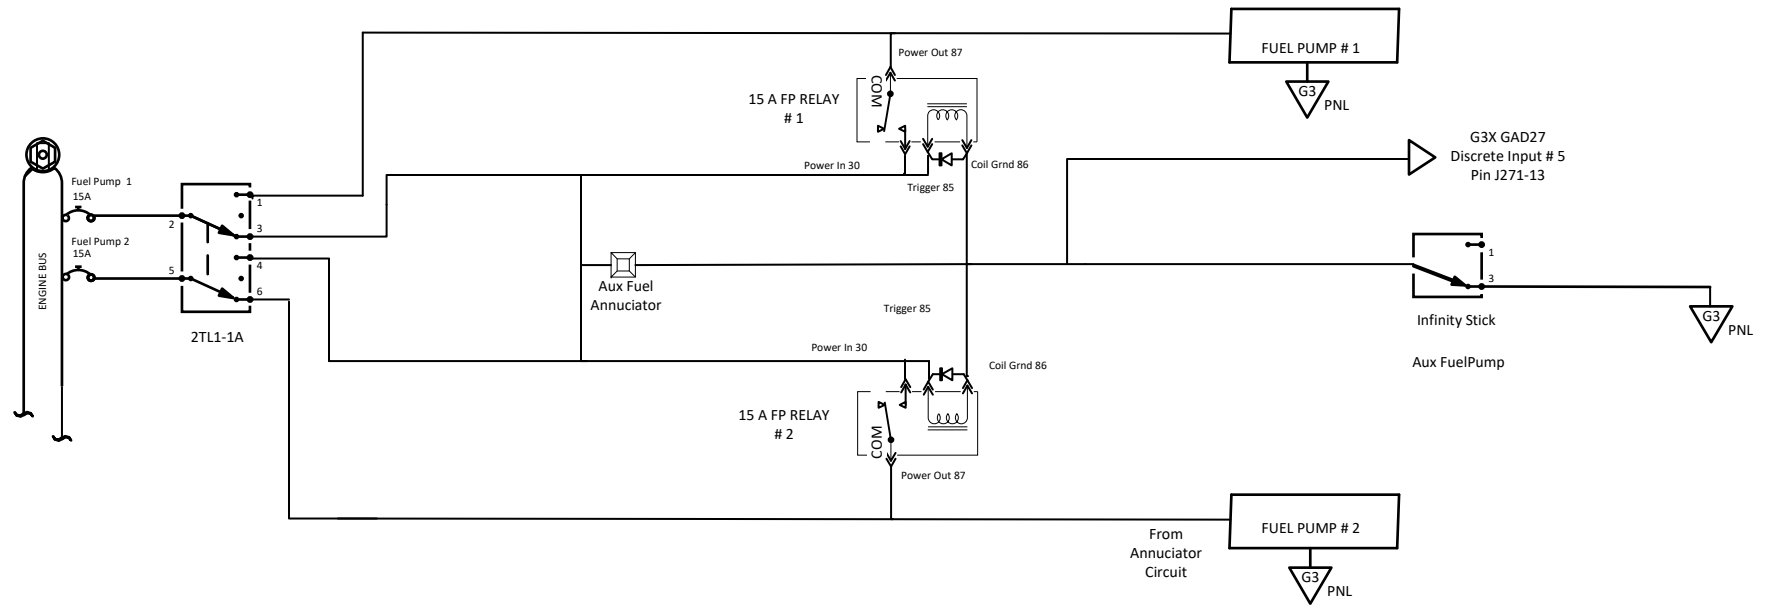

# Fuel Pump Wiring Schematic – Integrated with G3X

Title	C-GROK – G3X Fuel Pumps		
Author	Les Kearney		
	H:\RV10\GROK\Electrical\Wiring\ESysV50.vsd		
Version	5.0	Date	2019 Feb 12
			3-G3X & FUEL

## Notes :

- FP Relays : TE Connectivity Part # 1432772-1 / Digikey PB685-ND
- TE Connectivity Power Relays are wired with Perhelion Design bi-direction zener diodes